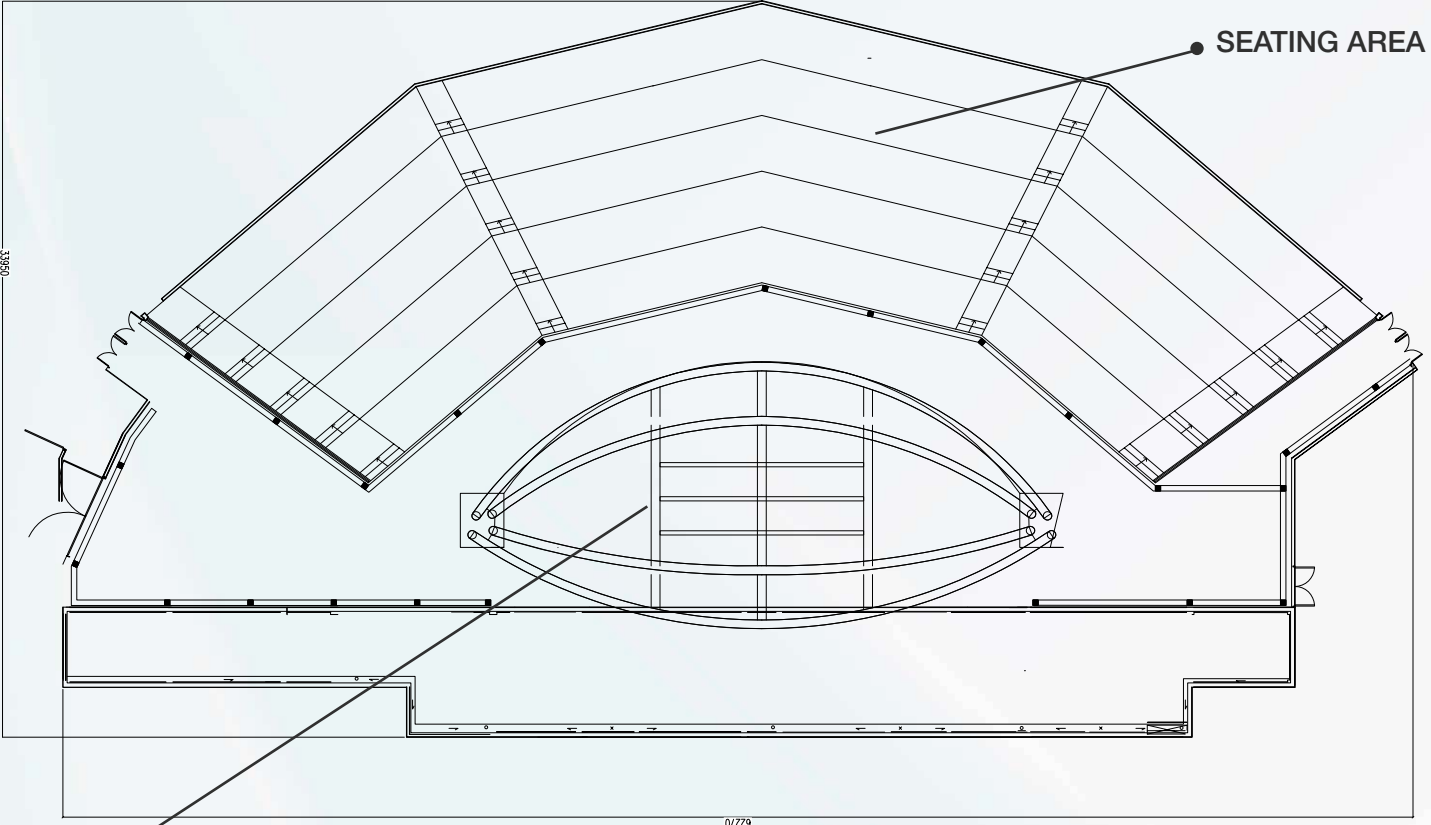

AMPHITHEATER

STAGE

SEATING AREA