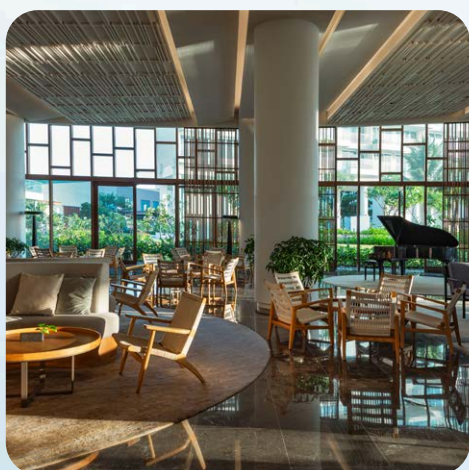

ALMA GARDEN

Immerse yourself in the lively atmosphere of Alma Garden, which pulsates at the heart of our resort. With a generous seating capacity of 450 guests, Alma Garden is the ideal choice for larger gatherings that require a dynamic and interactive environment.

ALMA LOUNGE

Indulge in the tranquility and elegance of Alma Lounge, defined by flowing, curved open spaces and a breathtaking view of the sea. This stylish venue provides ample seating for up to 300 guests.