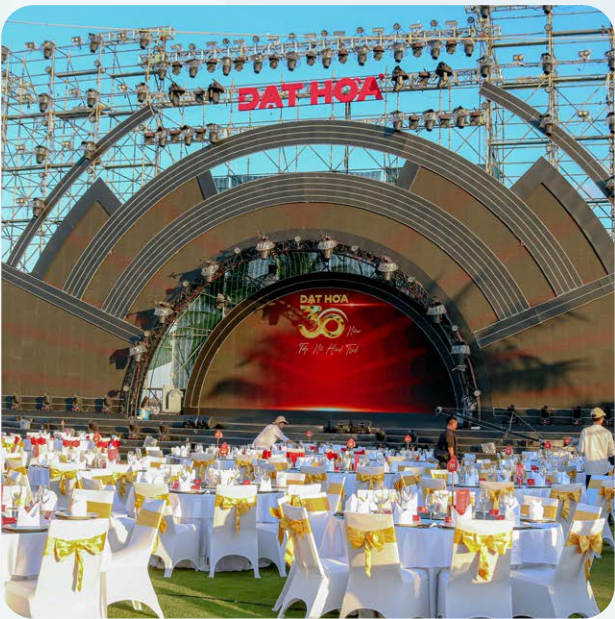

OUTDOOR VENUE

For those looking to take their events outdoors, we have several breathtaking outdoor spaces that offer panoramic views of the surrounding. From lush gardens to picturesque terraces, these spaces provide the perfect backdrop for networking events, team-building activities, or simply enjoying the natural allure of our resort.

Lawn | Poolside | Beach

AMPHITHEATER

The Alma Amphitheater is a magnificent outdoor venue designed specifically to host various types of events. Spread across an expansive area of 1000 square meters, the Amphitheater provides ample space for performances, presentations, concerts, and other gatherings. It comfortably seats 400 people, and its thoughtful layout ensures unobstructed views from every seat.