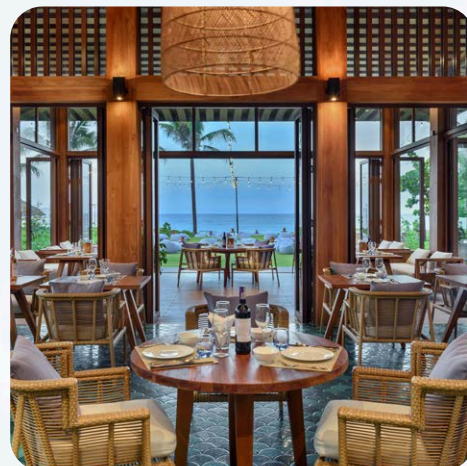

# ACCOMMODATION

---

Our discerning guests will delight in our spacious suites and villas, providing ample room for any pursuit. Characterized by elegant designs, modern amenities, and breathtaking views of the surrounding landscapes, our suites and villas are among the most spacious in the Cam Ranh area.

## ATLANTIS

Experience the magic of Atlantis, our restaurant that boasts a vast deck for al fresco dining, perfectly positioned above Alma's pristine strand. The interior is adorned with stunning turquoise tiling, creating a captivating atmosphere that perfectly complements the surrounding azure waters and skies. Seats 170 guests.